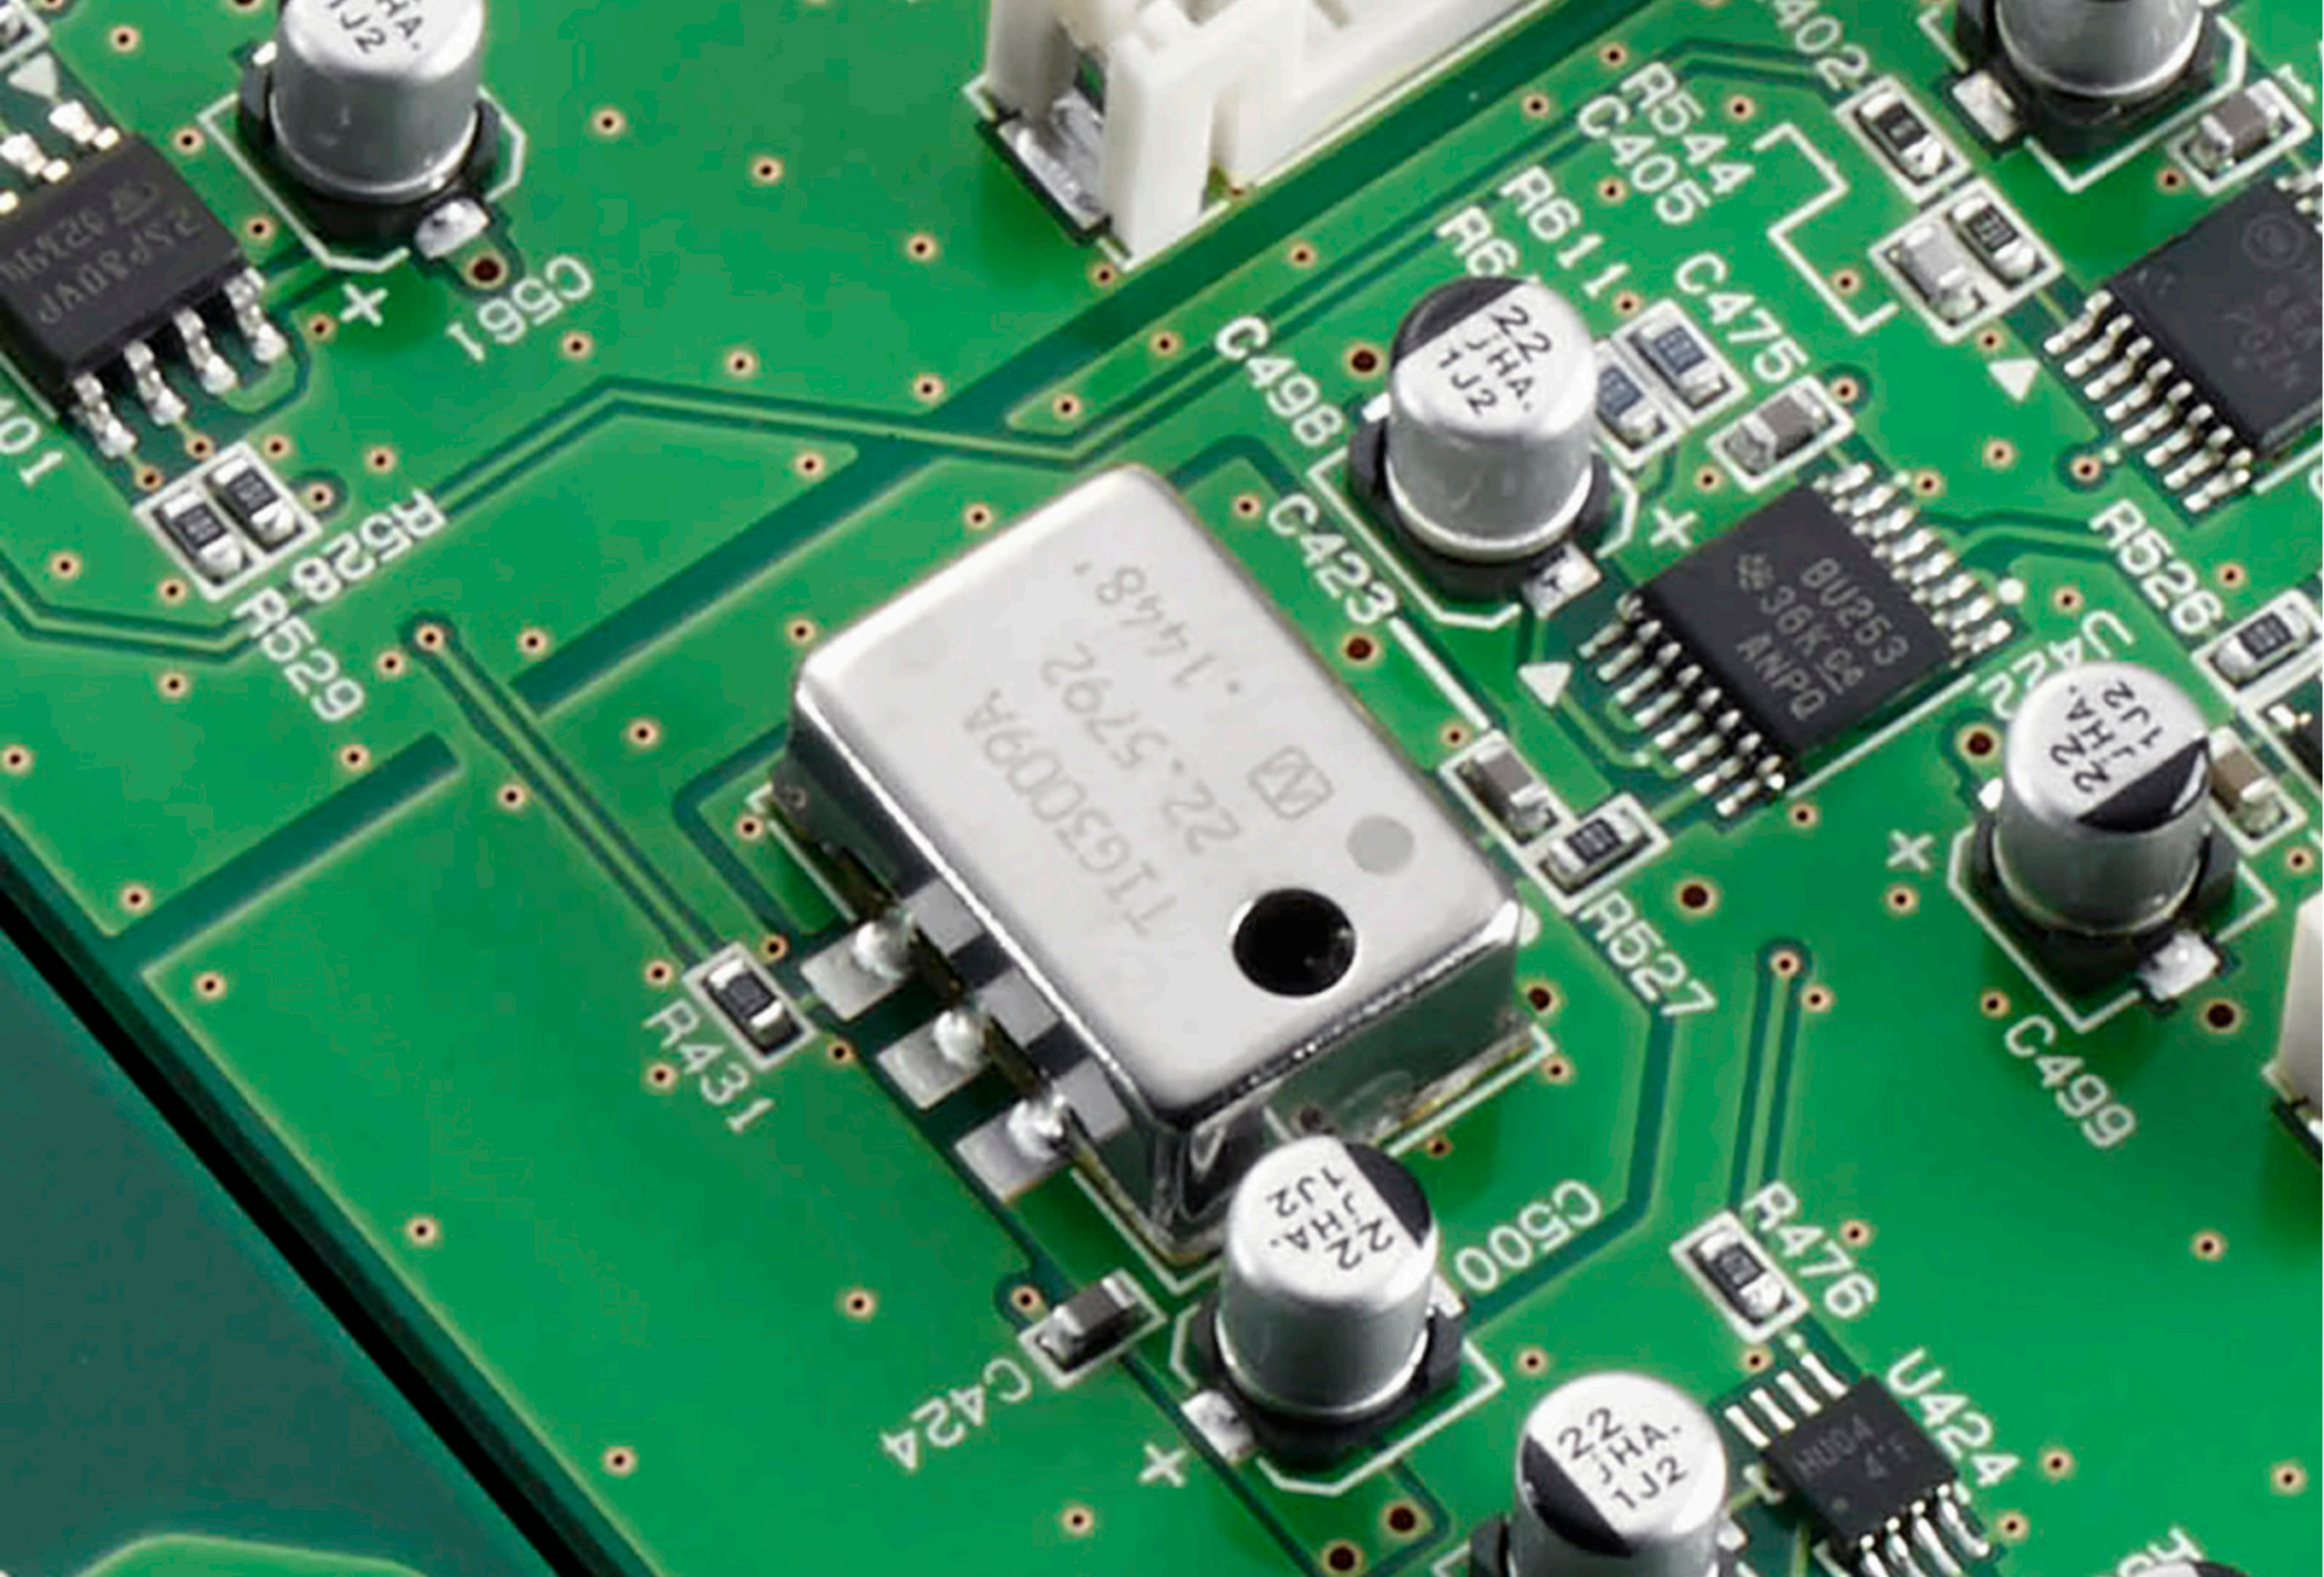

USB

ETHERNET

USB DRIVE

XLR L

~ IN

LINE OUT

ATTENTION

RISK C

ELECTRIQUE

SIGNAL GND

TERIC COMPANY

MADE IN JAPAN

EGOTERIC

PCB, POWER CKM
E905451-00A
#K-4 9A

WHT P13
RED P14
BLK P15

Sn-Ag-Cu
Sn-Cu-Ni

EGOTERIC

100M4800
700085 G
PCB, PSM CKM
E905452-00A
#K-4 9A

EGOTERIC DM
E905451-00A
#K-4 9A

DIGITAL OUT

DIGITAL IN

OPTICAL

RCA 2

RCA 1