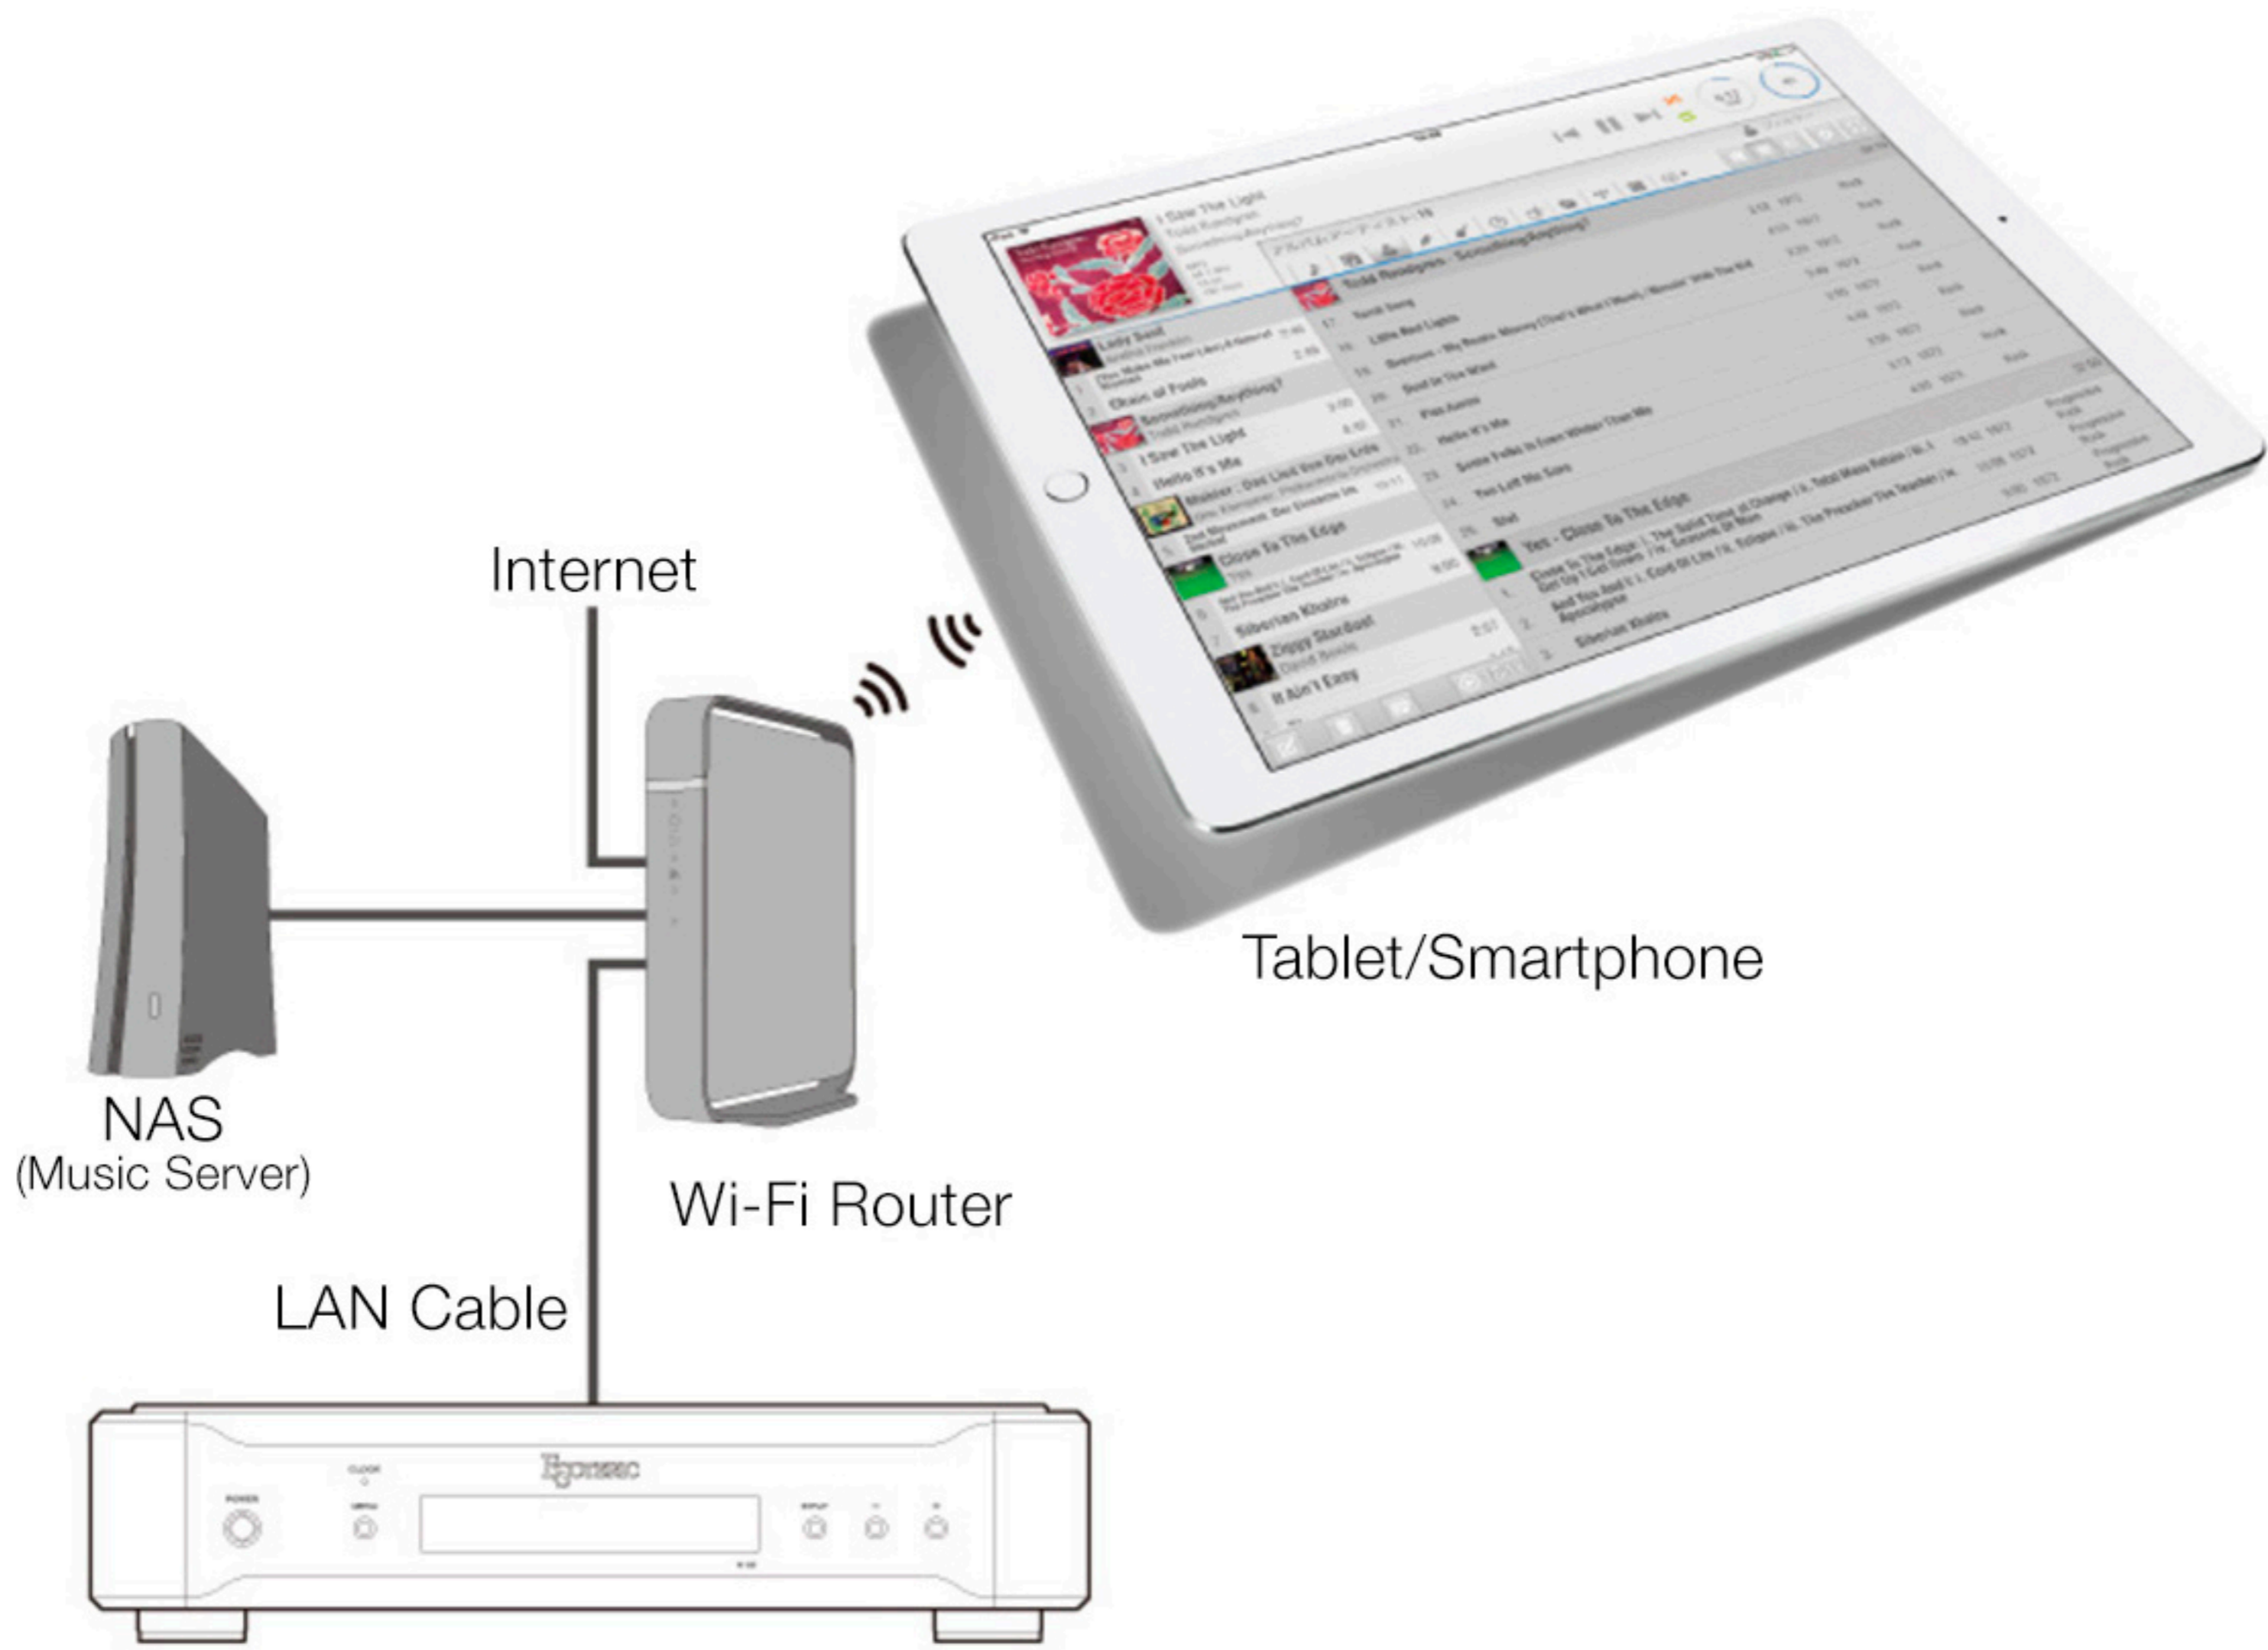

ESOTERIC

POWER

CLOCK

MENU

DSD5.6M CLK IN 10M
1 Tr 0:01

INPUT

-

+

N-05

Internet

NAS
(Music Server)

Wi-Fi Router

LAN Cable

Tablet/Smartphone