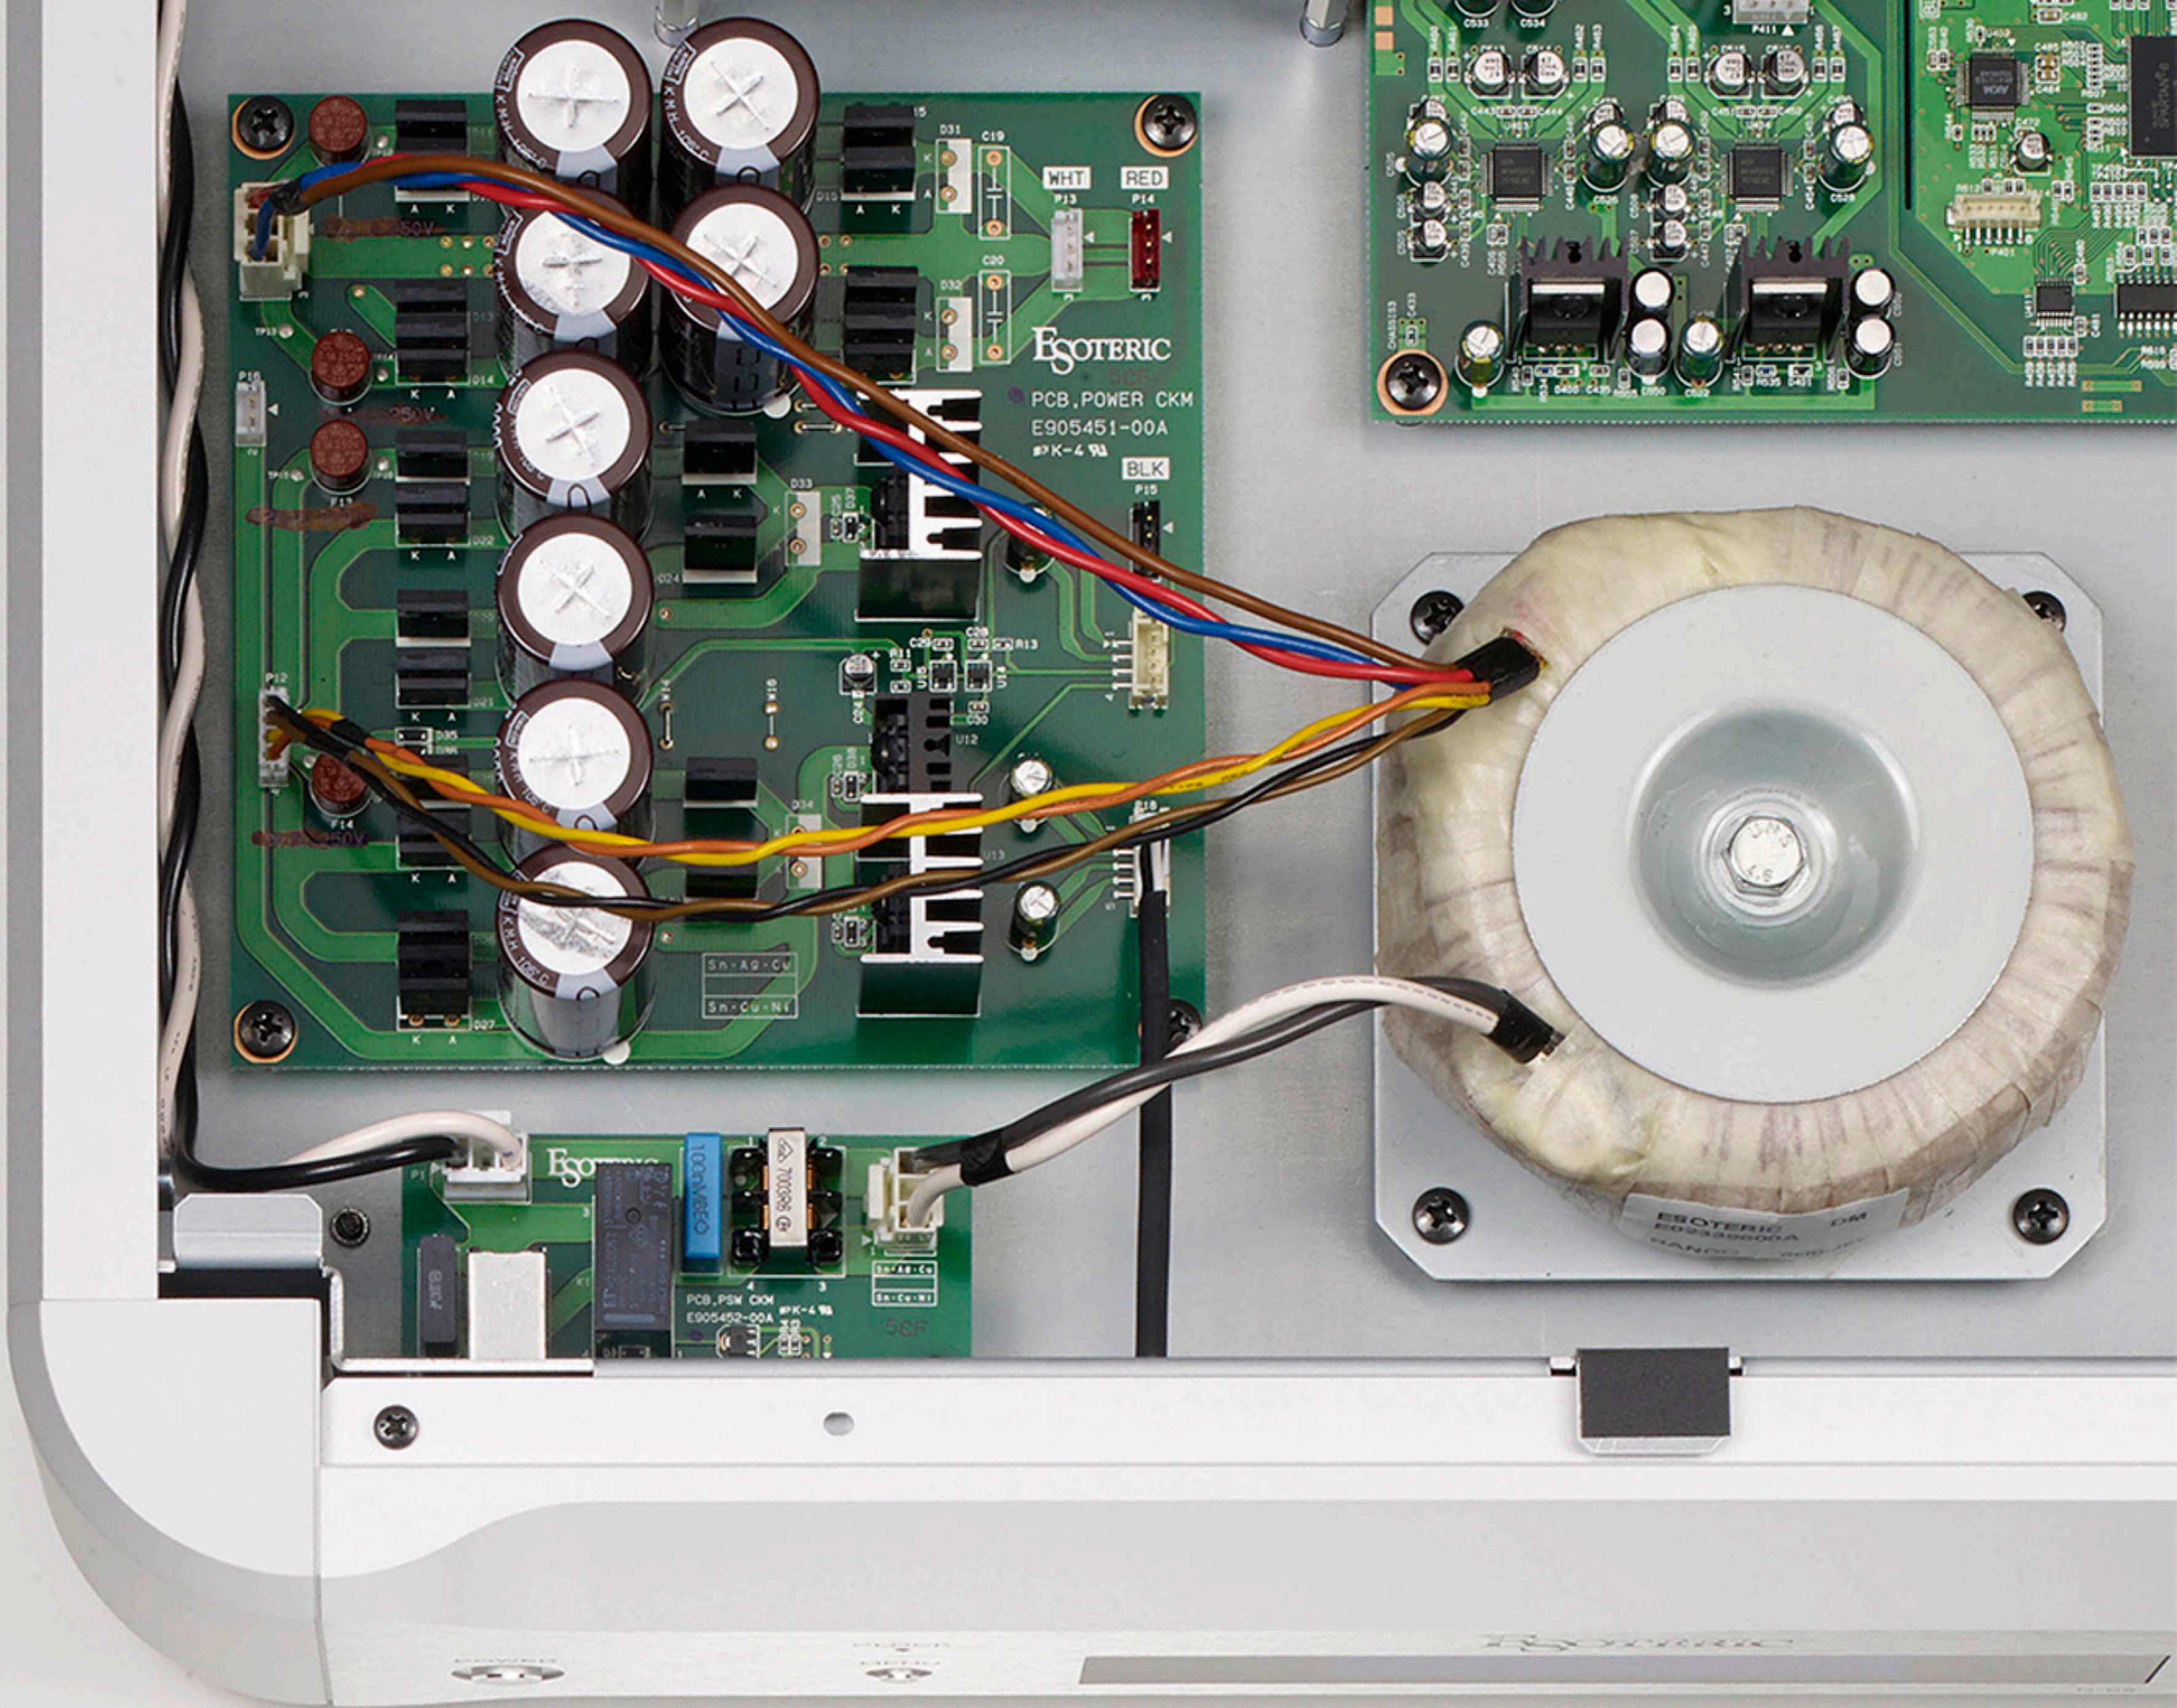

USB

ETHERNET

USB DRIVE

XLR L

~ IN

LINE OUT

ATTENTION

RISK C

ELECTRIQUE

SIGNAL GND

TERIC COMPANY

MADE IN JAPAN

EGOTERIC

PCB, POWER CKM
E905451-00A
#K-4 9A

WHT P13
RED P14
BLK P15

Sn-Ag-Cu
Sn-Cu-Ni

EGOTERIC

100M4800
700085 G
PCB, PSM CKM
E905452-00A
#K-4 9A

EGOTERIC DM
E905451-00A
#K-4 9A

DIGITAL OUT

DIGITAL IN

OPTICAL

RCA 2

RCA 1